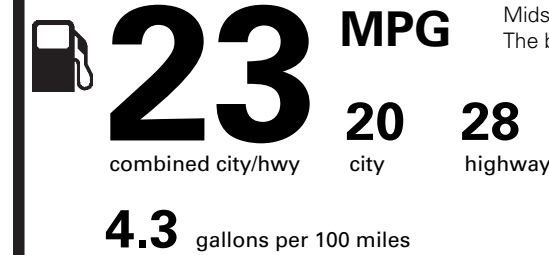

SPECIAL ORDER

METHOD OF TRANSP.
RAIL

ITEM #: 45-1145 0/T A

JB191 N RD 2X 830 000277 02 19 18

EPA DOT Fuel Economy and Environment

Gasoline Vehicle

Fuel Economy

Midsized Cars range from 14 to 136 MPG. The best vehicle rates 136 MPGe.

You spend **\$1,000** more in fuel costs over 5 years compared to the average new vehicle.

Annual fuel cost **\$1,550**

Fuel Economy & Greenhouse Gas Rating (tailpipe only) Smog Rating (tailpipe only)

This vehicle emits 386 grams CO₂ per mile. The best emits 0 grams per mile (tailpipe only). Producing and distributing fuel also create emissions; learn more at fueleconomy.gov.